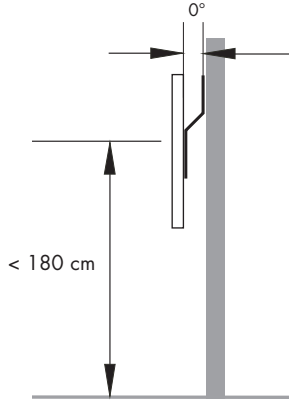

MAXI PRATICO

Cod. D003230

LCD and PLASMA fixed wall mount 0°/10° (from the wall)
Maximum load: 100 Kg
Universal mount (suitable for all mounts, Vesa and not)

PRATICO 0°/10°

Cod. D003030

LCD and PLASMA fixed wall mount 0°/10° (from the wall)
Maximum load: 70 Kg
Universal mount (suitable for all mounts, Vesa and not)

MINI PRATICO

Cod. D003220

LCD and PLASMA fixed wall mount 0°/10° (from the wall)
Maximum load: 50 Kg
Universal mount (suitable for all mounts, Vesa and not)

- FIDO 100M
- FIDO 70M
- FIDO 70
- FIDO 100
- FIDO 40
- FIDO 30
- PRATICO 0°/10°
- MINI PRATICO
- MAXI PRATICO
- SEMPLICE 0°
- SEMPLICE 10°
- MACISTE
- ERCOLE
- ERCOLINO
- FIDO 40 BASE
- FIDO 35 BASE
- FIDO 30 BASE
- FLAG 50M
- FLAG 40M
- FLAG 30M
- FLAG 50
- FLAG 40
- FLAG 30
- TUV 300
- GS
- 5 Year Warranty
- THE ONLY ONE WITH INTERNATIONAL INSURANCE

SEMPLICE 0°

Cod. D003010

LCD fixed wall mount 0° (parallel with the wall)
 Maximum load: 30 Kg (utility patent)
 Suitable for all kinds of Tv with VESA mount

SEMPLICE 10°

Cod. D003020

LCD fixed wall mount 10° (from the wall)
 Maximum load: 30 Kg (utility patent)
 Suitable for all kinds of Tv with VESA mount