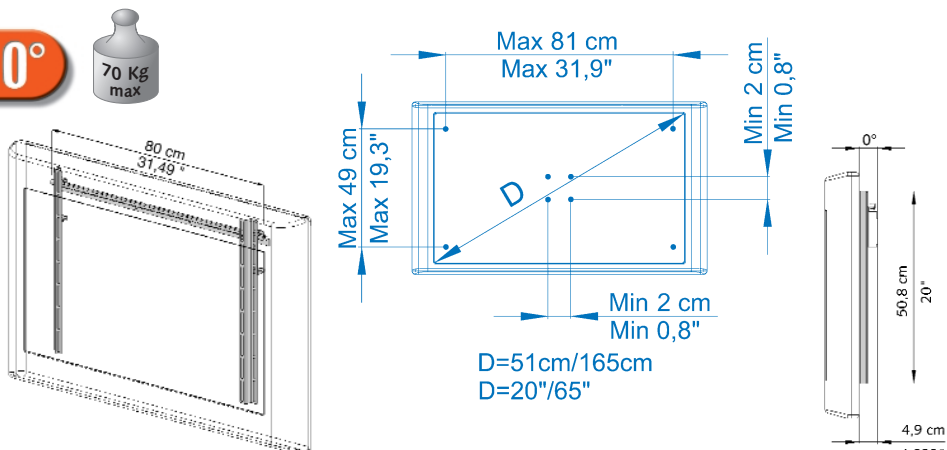

MAXI PRATICO

Cod. D003230

LCD and PLASMA fixed wall mount 0°/10° (from the wall)
Maximum load: 100 Kg
Universal mount (suitable for all mounts, Vesa and not)

PRATICO 0°/10°

Cod. D003030

LCD and PLASMA fixed wall mount 0°/10° (from the wall)
Maximum load: 70 Kg
Universal mount (suitable for all mounts, Vesa and not)

MINI PRATICO

Cod. D003220

LCD and PLASMA fixed wall mount 0°/10° (from the wall)
Maximum load: 50 Kg
Universal mount (suitable for all mounts, Vesa and not)

- FIDO 100M
- FIDO 70M
- FIDO 70
- FIDO 100
- FIDO 40
- FIDO 30
- PRATICO 0°/10°
- MINI PRATICO
- MAXI PRATICO
- SEMPLICE 0°
- SEMPLICE 10°
- MACISTE
- ERCOLE
- ERCOLINO
- FIDO 40 BASE
- FIDO 35 BASE
- FIDO 30 BASE
- FLAG 50M
- FLAG 40M
- FLAG 30M
- FLAG 50
- FLAG 40
- FLAG 30
- TUV 300
- GS
- 5 Year Warranty
- THE ONLY ONE WITH INTERNATIONAL INSURANCE

SEMPLICE 0°

Cod. D003010

LCD fixed wall mount 0° (parallel with the wall)
 Maximum load: 30 Kg (utility patent)
 Suitable for all kinds of Tv with VESA mount

SEMPLICE 10°

Cod. D003020

LCD fixed wall mount 10° (from the wall)
 Maximum load: 30 Kg (utility patent)
 Suitable for all kinds of Tv with VESA mount