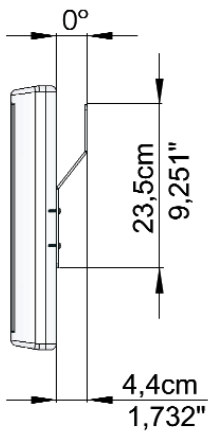

MAXI PRATICO

Cod. D003230

LCD and PLASMA fixed wall mount 0°/10° (from the wall)
Maximum load: 100 Kg
Universal mount (suitable for all mounts, Vesa and not)

PRATICO 0°/10°

Cod. D003030

LCD and PLASMA fixed wall mount 0°/10° (from the wall)
Maximum load: 70 Kg
Universal mount (suitable for all mounts, Vesa and not)

MINI PRATICO

Cod. D003220

LCD and PLASMA fixed wall mount 0°/10° (from the wall)
Maximum load: 50 Kg
Universal mount (suitable for all mounts, Vesa and not)

- FIDO 100M
- FIDO 70M
- FIDO 70
- FIDO 100
- FIDO 40
- FIDO 30
- PRATICO 0°/10°
- MINI PRATICO
- MAXI PRATICO
- SEMPLICE 0°
- SEMPLICE 10°
- MACISTE
- ERCOLE
- ERCOLINO
- FIDO 40 BASE
- FIDO 35 BASE
- FIDO 30 BASE
- FLAG 50M
- FLAG 40M
- FLAG 30M
- FLAG 50
- FLAG 40
- FLAG 30
- TUV 300
- GS
- 5 Year Warranty
- THE ONLY ONE WITH INTERNATIONAL INSURANCE

SEMPLICE 0°

Cod. D003010

LCD fixed wall mount 0° (parallel with the wall)
 Maximum load: 30 Kg (utility patent)
 Suitable for all kinds of Tv with VESA mount

SEMPLICE 10°

Cod. D003020

LCD fixed wall mount 10° (from the wall)
 Maximum load: 30 Kg (utility patent)
 Suitable for all kinds of Tv with VESA mount