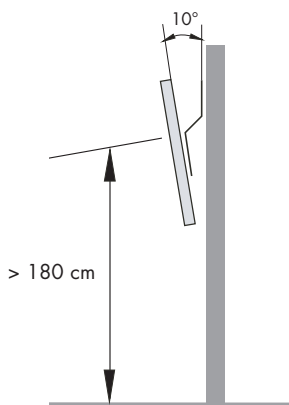

SEMPLICE 0°

Cod. D003010

LCD fixed wall mount 0° (parallel with the wall)
 Maximum load: 30 Kg (utility patent)
 Suitable for all kinds of Tv with VESA mount

SEMPLICE 10°

Cod. D003020

LCD fixed wall mount 10° (from the wall)
 Maximum load: 30 Kg (utility patent)
 Suitable for all kinds of Tv with VESA mount