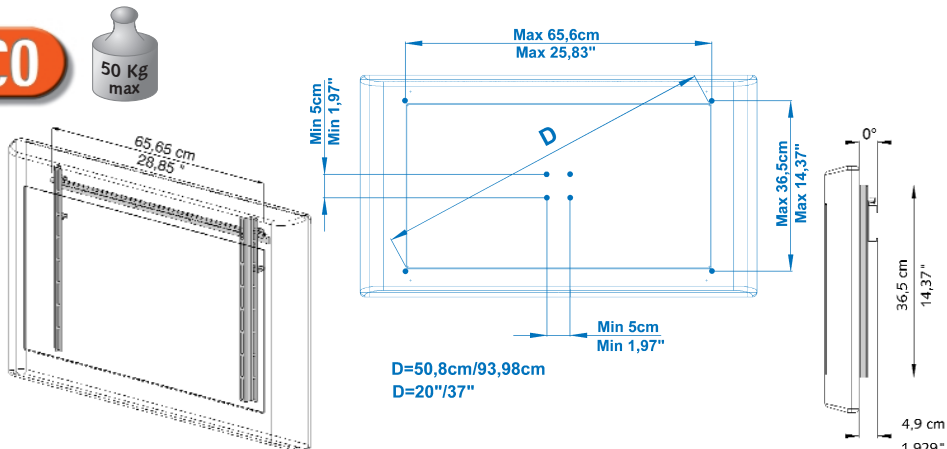

MAXI PRATICO

Cod. D003230

LCD and PLASMA fixed wall mount 0°/10° (from the wall)
Maximum load: 100 Kg
Universal mount (suitable for all mounts, Vesa and not)

PRATICO 0°/10°

Cod. D003030

LCD and PLASMA fixed wall mount 0°/10° (from the wall)
Maximum load: 70 Kg
Universal mount (suitable for all mounts, Vesa and not)

MINI PRATICO

Cod. D003220

LCD and PLASMA fixed wall mount 0°/10° (from the wall)
Maximum load: 50 Kg
Universal mount (suitable for all mounts, Vesa and not)

- FIDO 100M
- FIDO 70M
- FIDO 70
- FIDO 100
- FIDO 40
- FIDO 30
- PRATICO 0°/10°
- MINI PRATICO
- MAXI PRATICO
- SEMPLICE 0°
- SEMPLICE 10°
- MACISTE
- ERCOLE
- ERCOLINO
- FIDO 40 BASE
- FIDO 35 BASE
- FIDO 30 BASE
- FLAG 50M
- FLAG 40M
- FLAG 30M
- FLAG 50
- FLAG 40
- FLAG 30
- TUV 300
- GS
- 5 Year Warranty
- THE ONLY ONE WITH INTERNATIONAL INSURANCE

SEMPLICE 0°

Cod. D003010

LCD fixed wall mount 0° (parallel with the wall)
 Maximum load: 30 Kg (utility patent)
 Suitable for all kinds of Tv with VESA mount

SEMPLICE 10°

Cod. D003020

LCD fixed wall mount 10° (from the wall)
 Maximum load: 30 Kg (utility patent)
 Suitable for all kinds of Tv with VESA mount

VESA 100X200 200X200

Cod. D003210