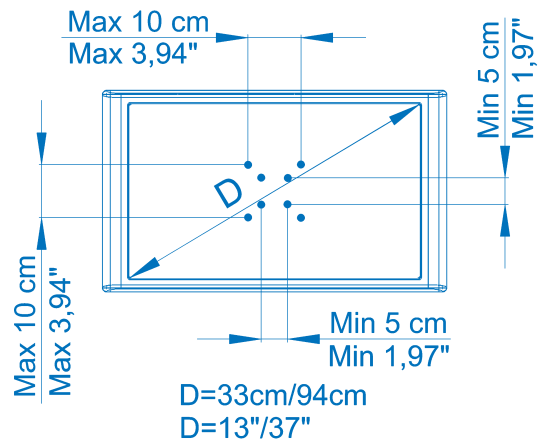

MAXI PRATICO

Cod. D003230

LCD and PLASMA fixed wall mount 0°/10° (from the wall)
Maximum load: 100 Kg
Universal mount (suitable for all mounts, Vesa and not)

PRATICO 0°/10°

Cod. D003030

LCD and PLASMA fixed wall mount 0°/10° (from the wall)
Maximum load: 70 Kg
Universal mount (suitable for all mounts, Vesa and not)

MINI PRATICO

Cod. D003220

LCD and PLASMA fixed wall mount 0°/10° (from the wall)
Maximum load: 50 Kg
Universal mount (suitable for all mounts, Vesa and not)

- FIDO 100M
- FIDO 70M
- FIDO 70
- FIDO 100
- FIDO 40
- FIDO 30
- PRATICO 0°/10°
- MINI PRATICO
- MAXI PRATICO
- SEMPLICE 0°
- SEMPLICE 10°
- MACISTE
- ERCOLE
- ERCOLINO
- FIDO 40 BASE
- FIDO 35 BASE
- FIDO 30 BASE
- FLAG 50M
- FLAG 40M
- FLAG 30M
- FLAG 50
- FLAG 40
- FLAG 30
- TUV 300
- GS
- 5 Year Warranty
- THE ONLY ONE WITH INTERNATIONAL INSURANCE

SEMPLICE 0°

Cod. D003010

LCD fixed wall mount 0° (parallel with the wall)
 Maximum load: 30 Kg (utility patent)
 Suitable for all kinds of Tv with VESA mount

SEMPLICE 10°

Cod. D003020

LCD fixed wall mount 10° (from the wall)
 Maximum load: 30 Kg (utility patent)
 Suitable for all kinds of Tv with VESA mount