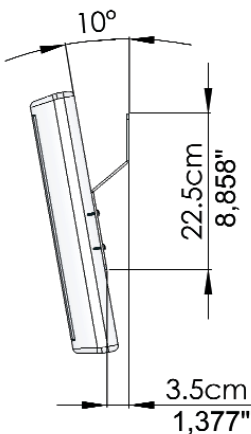

MAXI PRATICO

Cod. D003230

LCD and PLASMA fixed wall mount 0°/10° (from the wall)
Maximum load: 100 Kg
Universal mount (suitable for all mounts, Vesa and not)

PRATICO 0°/10°

Cod. D003030

LCD and PLASMA fixed wall mount 0°/10° (from the wall)
Maximum load: 70 Kg
Universal mount (suitable for all mounts, Vesa and not)

MINI PRATICO

Cod. D003220

LCD and PLASMA fixed wall mount 0°/10° (from the wall)
Maximum load: 50 Kg
Universal mount (suitable for all mounts, Vesa and not)

- FIDO 100M
- FIDO 70M
- FIDO 70
- FIDO 100
- FIDO 40
- FIDO 30
- PRATICO 0°/10°
- MINI PRATICO
- MAXI PRATICO
- SEMPLICE 0°
- SEMPLICE 10°
- MACISTE
- ERCOLE
- ERCOLINO
- FIDO 40 BASE
- FIDO 35 BASE
- FIDO 30 BASE
- FLAG 50M
- FLAG 40M
- FLAG 30M
- FLAG 50
- FLAG 40
- FLAG 30
- TUV 300
- GS
- 5 Year Warranty
- THE ONLY ONE WITH INTERNATIONAL INSURANCE

SEMPLICE 0°

Cod. D003010

LCD fixed wall mount 0° (parallel with the wall)
 Maximum load: 30 Kg (utility patent)
 Suitable for all kinds of Tv with VESA mount

SEMPLICE 10°

Cod. D003020

LCD fixed wall mount 10° (from the wall)
 Maximum load: 30 Kg (utility patent)
 Suitable for all kinds of Tv with VESA mount