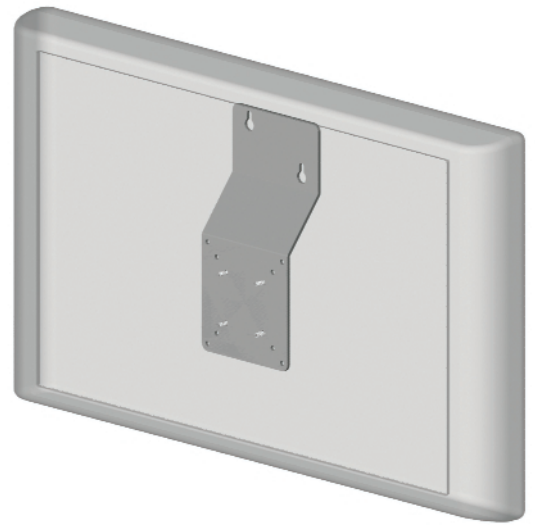

MAXI PRATICO

Cod. D003230

LCD and PLASMA fixed wall mount 0°/10° (from the wall)
Maximum load: 100 Kg
Universal mount (suitable for all mounts, Vesa and not)

PRATICO 0°/10°

Cod. D003030

LCD and PLASMA fixed wall mount 0°/10° (from the wall)
Maximum load: 70 Kg
Universal mount (suitable for all mounts, Vesa and not)

MINI PRATICO

Cod. D003220

LCD and PLASMA fixed wall mount 0°/10° (from the wall)
Maximum load: 50 Kg
Universal mount (suitable for all mounts, Vesa and not)

- FIDO 100M
- FIDO 70M
- FIDO 70
- FIDO 100
- FIDO 40
- FIDO 30
- PRATICO 0°/10°
- MINI PRATICO
- MAXI PRATICO
- SEMPLICE 0°
- SEMPLICE 10°
- MACISTE
- ERCOLE
- ERCOLINO
- FIDO 40 BASE
- FIDO 35 BASE
- FIDO 30 BASE
- FLAG 50M
- FLAG 40M
- FLAG 30M
- FLAG 50
- FLAG 40
- FLAG 30
- TUV 300
- GS
- 5 Year Warranty
- THE ONLY ONE WITH INTERNATIONAL INSURANCE

SEMPLICE 0°

Cod. D003010

LCD fixed wall mount 0° (parallel with the wall)
 Maximum load: 30 Kg (utility patent)
 Suitable for all kinds of Tv with VESA mount

SEMPLICE 10°

Cod. D003020

LCD fixed wall mount 10° (from the wall)
 Maximum load: 30 Kg (utility patent)
 Suitable for all kinds of Tv with VESA mount