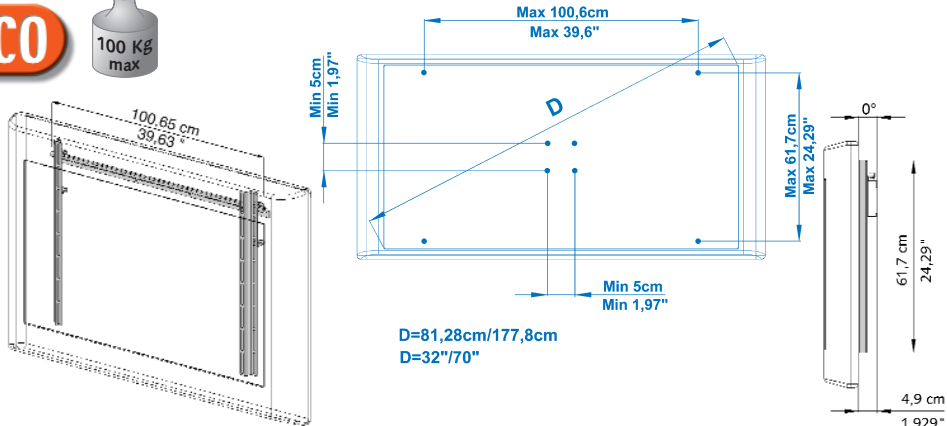

MAXI PRATICO

Cod. D003230

LCD and PLASMA fixed wall mount 0°/10° (from the wall)
Maximum load: 100 Kg
Universal mount (suitable for all mounts, Vesa and not)

PRATICO 0°/10°

Cod. D003030

LCD and PLASMA fixed wall mount 0°/10° (from the wall)
Maximum load: 70 Kg
Universal mount (suitable for all mounts, Vesa and not)

MINI PRATICO

Cod. D003220

LCD and PLASMA fixed wall mount 0°/10° (from the wall)
Maximum load: 50 Kg
Universal mount (suitable for all mounts, Vesa and not)

- FIDO 100M
- FIDO 70M
- FIDO 70
- FIDO 100
- FIDO 40
- FIDO 30
- PRATICO 0°/10°
- MINI PRATICO
- MAXI PRATICO
- SEMPLICE 0°
- SEMPLICE 10°
- MACISTE
- ERCOLE
- ERCOLINO
- FIDO 40 BASE
- FIDO 35 BASE
- FIDO 30 BASE
- FLAG 50M
- FLAG 40M
- FLAG 30M
- FLAG 50
- FLAG 40
- FLAG 30
- TUV 300
- GS
- 5 Year Warranty
- THE ONLY ONE WITH INTERNATIONAL INSURANCE

SEMPLICE 0°

Cod. D003010

LCD fixed wall mount 0° (parallel with the wall)
 Maximum load: 30 Kg (utility patent)
 Suitable for all kinds of Tv with VESA mount

SEMPLICE 10°

Cod. D003020

LCD fixed wall mount 10° (from the wall)
 Maximum load: 30 Kg (utility patent)
 Suitable for all kinds of Tv with VESA mount

VESA 100X200 200X200

Cod. D003210